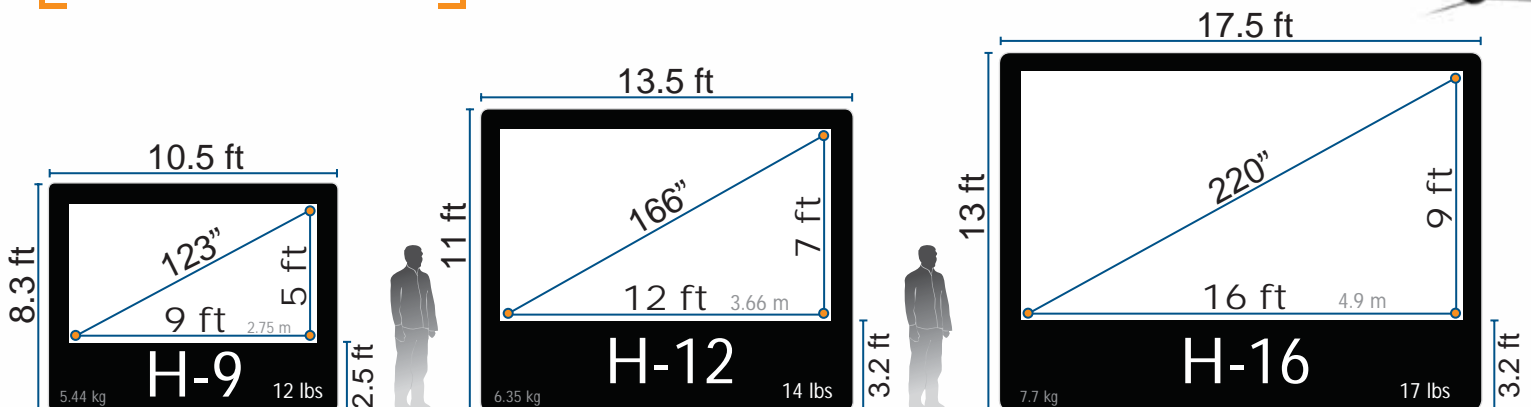

OPEN AIR HOME SCREENS™

90 DAY WARRANTY

20 MPH WIND RATING

ULTRA LIGHT WEIGHT

Steel Rings

Steel rings are sewn onto the screen with three layers of reinforced material.

Zipper Air Vent

The screen deflates in seconds with the zipper air vent.

Projection Surface

Bright, matte white, wrinkle resistant projection surface made from smooth ripstop nylon.

Strap Sliders

Easily and quickly adjust the tension of the tethers.

Twist Stakes

Easy twist-in stakes and clip-on rings make set up a snap.

Inflatable Material

The durable nylon gives Open Air Home Screens a total weight of only 12-17 lbs.

Air Blower

Inflates your screen in seconds and quietly provides constant air pressure.

Optional Screen Accessories

- -Deluxe Heavy Duty Storage Bag
- -Water Bag Anchors
- -Air Blower Sound Dampener

Blackout Backdrop

Greatly enhance the contrast and clarity of your movie. It eliminates rear interference from street lights, house lights or headlights.

For Larger Screens Check Out Open Air Pro and Elite Screens

www.openaircinema.us